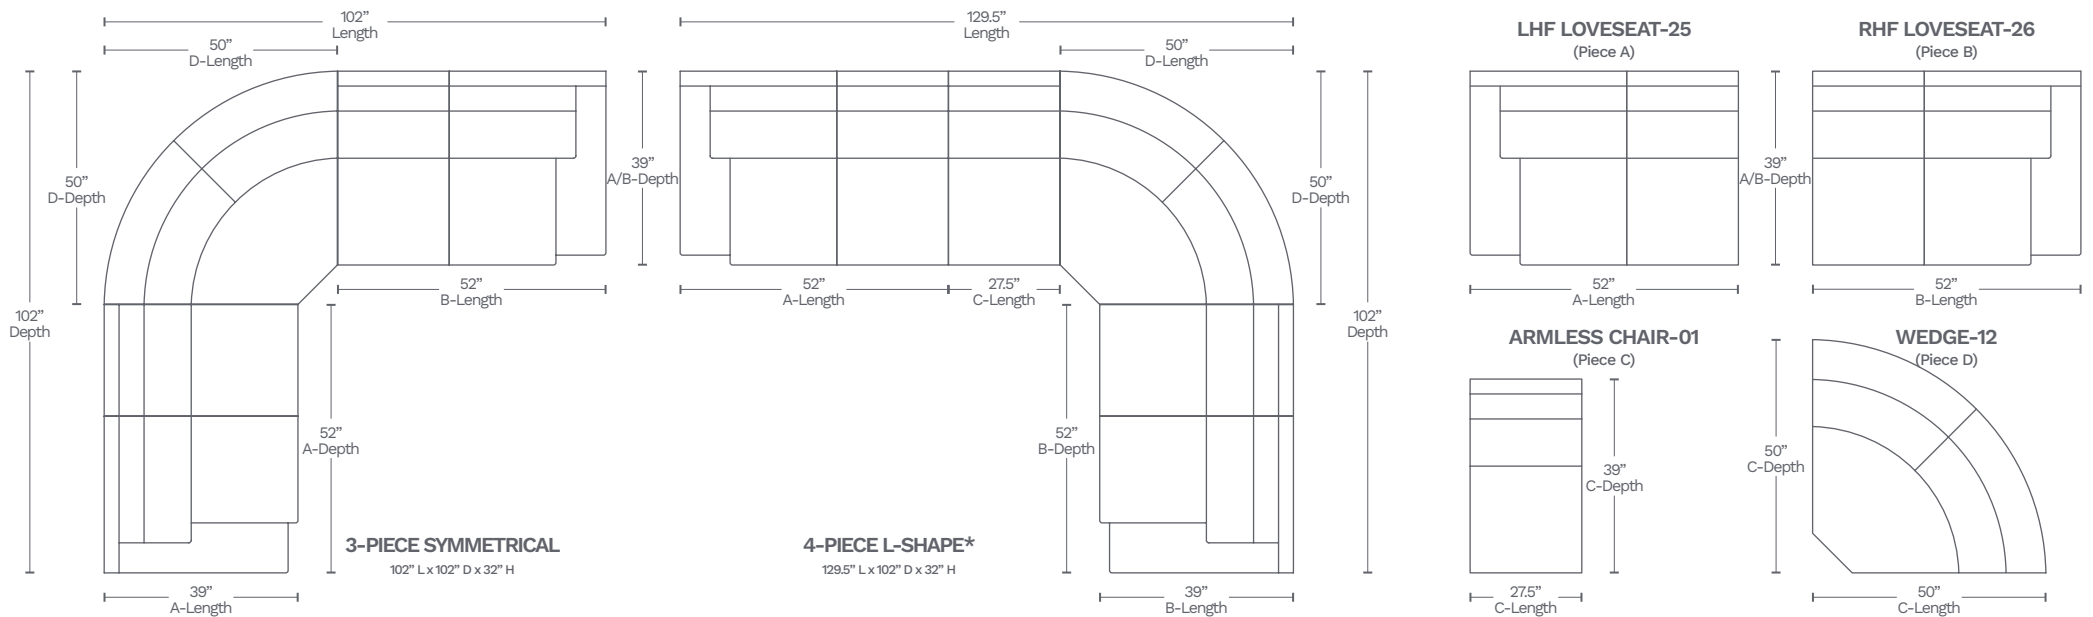

Available in 10 custom colors at select dealers

STATIONARY ITEMS (7895)

MODULAR SECTIONAL (7896SECT)

\*Some configurations can be mirrored

All dimensions are approximate and subject to change without notice