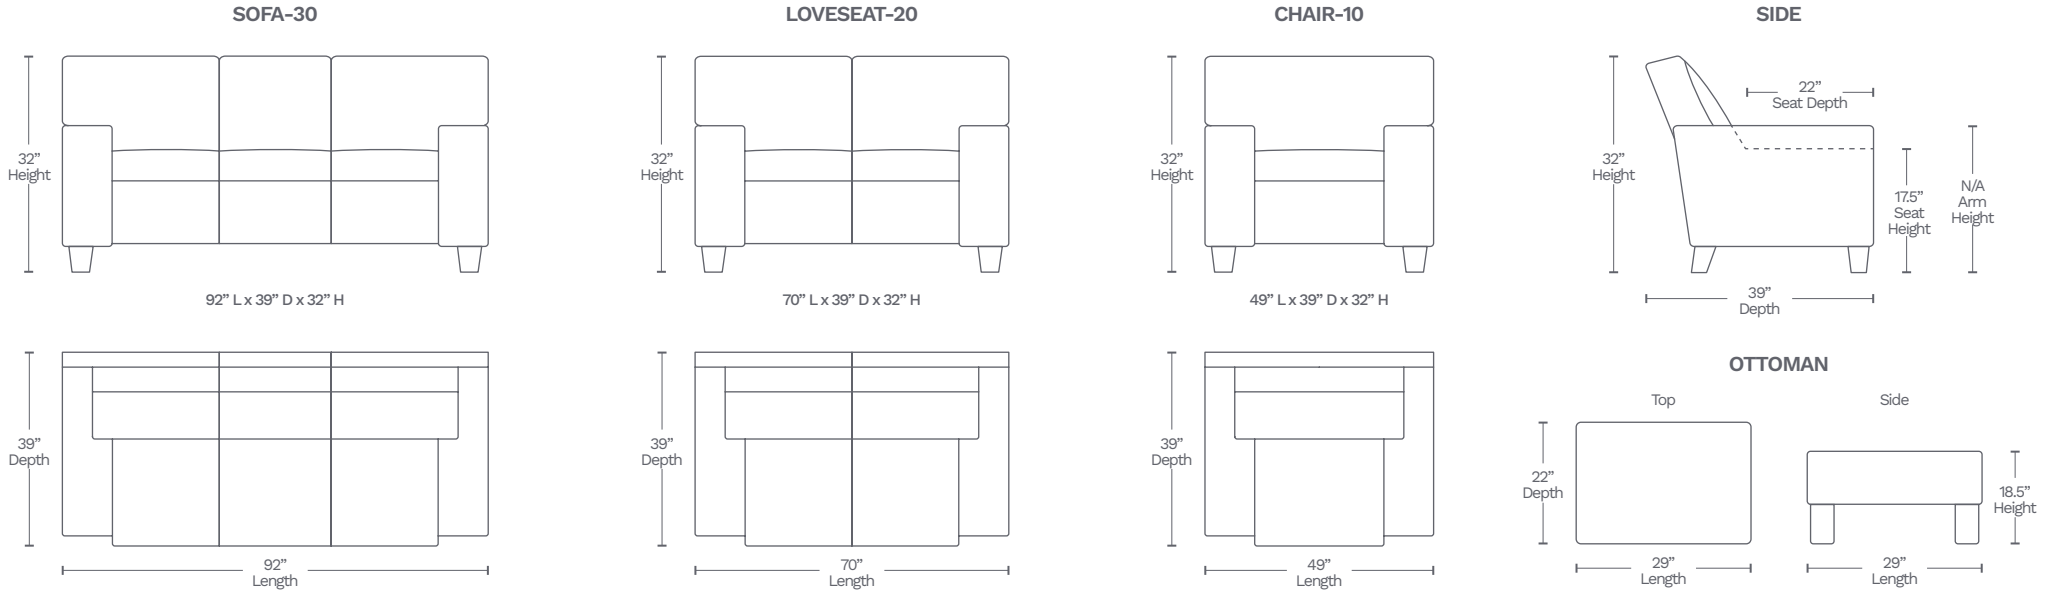

Available in 10 custom colors at select dealers

STATIONARY ITEMS (7895)

MODULAR SECTIONAL (7896SECT)

*Some configurations can be mirrored

All dimensions are approximate and subject to change without notice

Copyright © 2022 Amax Leather Inc.